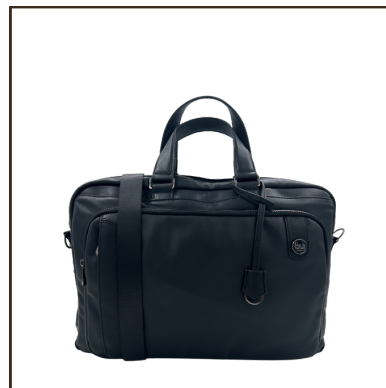

COLORS:

BLACK

BLUE

MEN'S

COLLECTION SS24

X-SMART

BYBU08A01
29x40x12
BACKPACK

BYBU08A02
30x43x14
BACKPACK

BYBU08A09
41x29x5
PROFESSIONAL BAG

BYBU08A24
18x24x5
CROSSBODY

BYBU08A26
20x20x4
CROSSBODY

MEN'S COLLECTION

COLORS:

BLACK

BLUE

RANGE ASIER